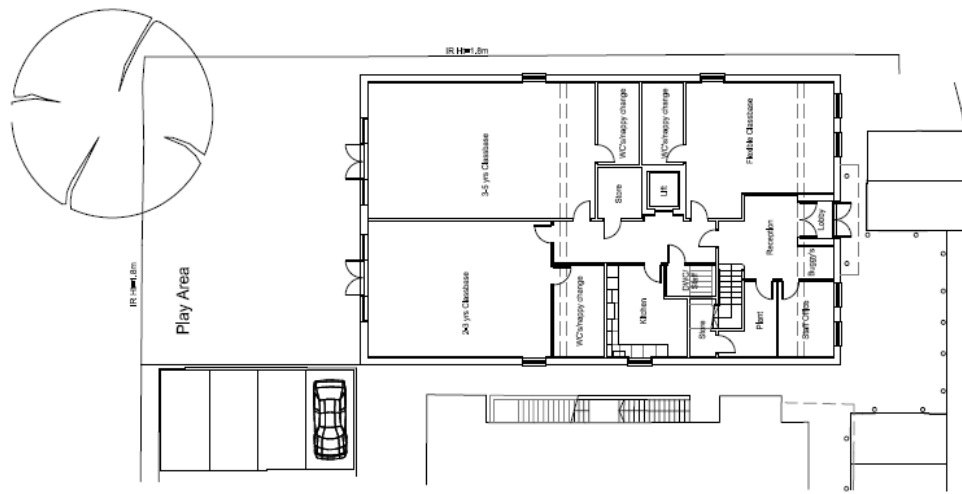

Ground Floor Plan