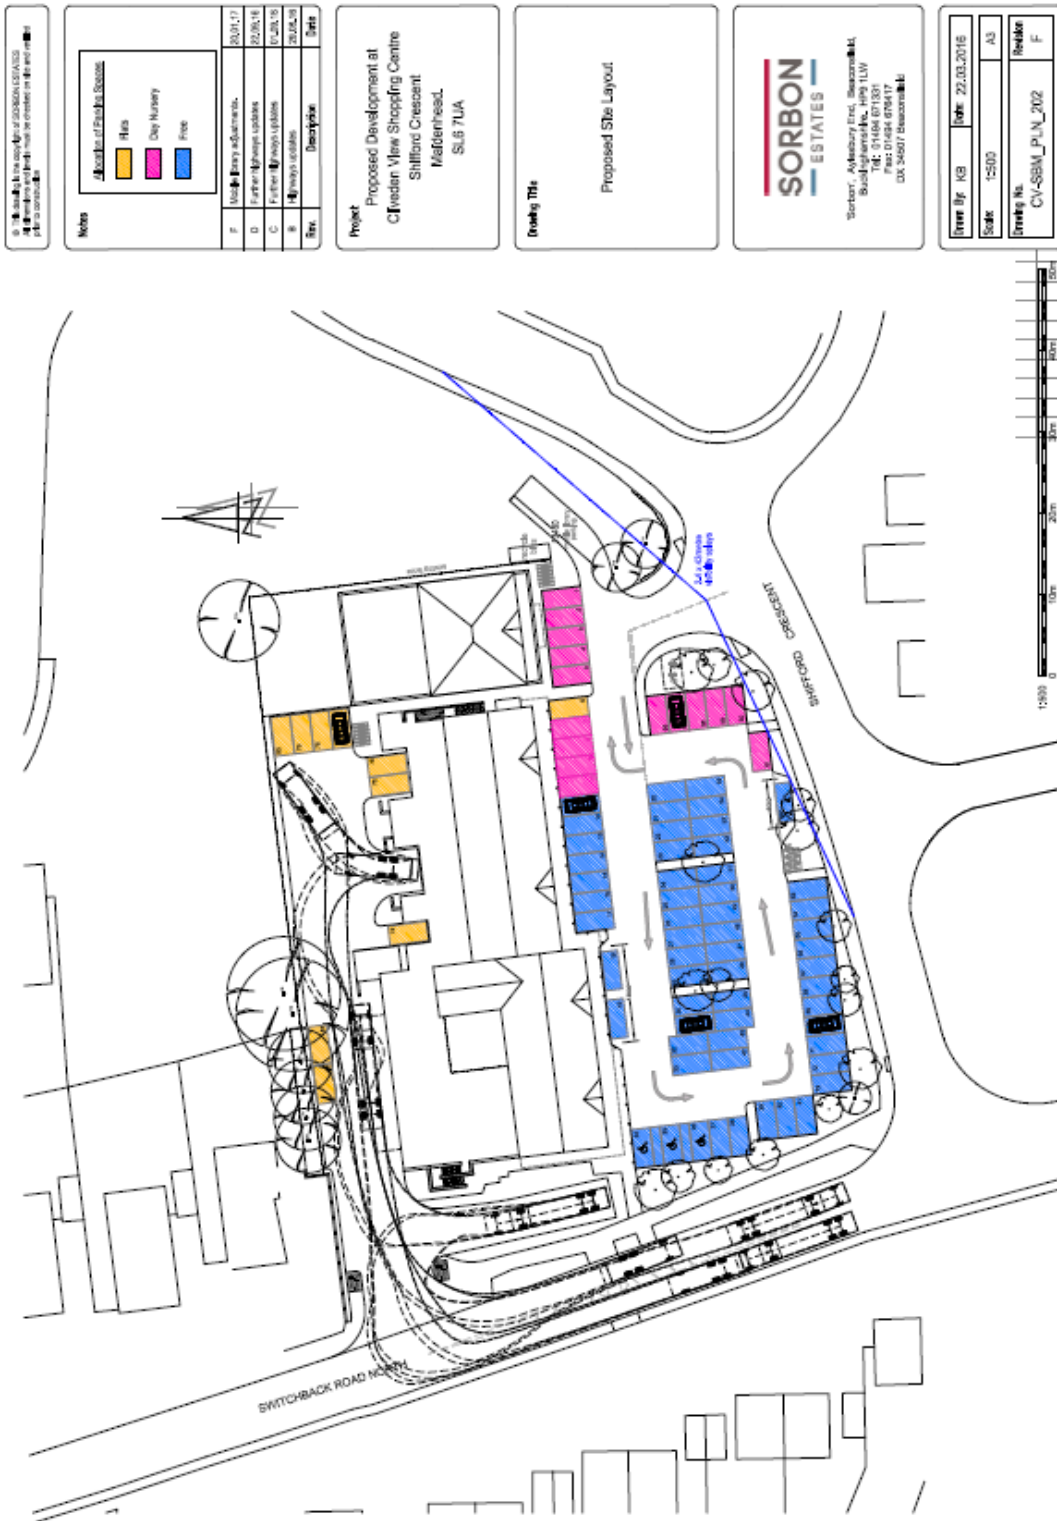

Clivedon View Shopping Centre, Shifford Crescent, Maidenhead, SL6 7UA
LOCATION PLAN

Scale: 1/1250
Date: 14.01.2016

Drawing No: CV-SBM_LOC_200A

M:\Drawings\Chedden View, Switchback North, Mardenhead\Project\2017\2017 CV-SBM_Plan_202.dwg • proposed the layout, 20/01/2017 15:11:15, CMRPF\WMB

Drawing Title
 Proposed Floor Plans
 for Day Nursery

Drawn By: JI	Date: 14/11/2023
Scale: 1:100	AT
Drawing No: CVA-SBM_Plan_203	Sheet No:

First Floor Plan

Ground Floor Plan