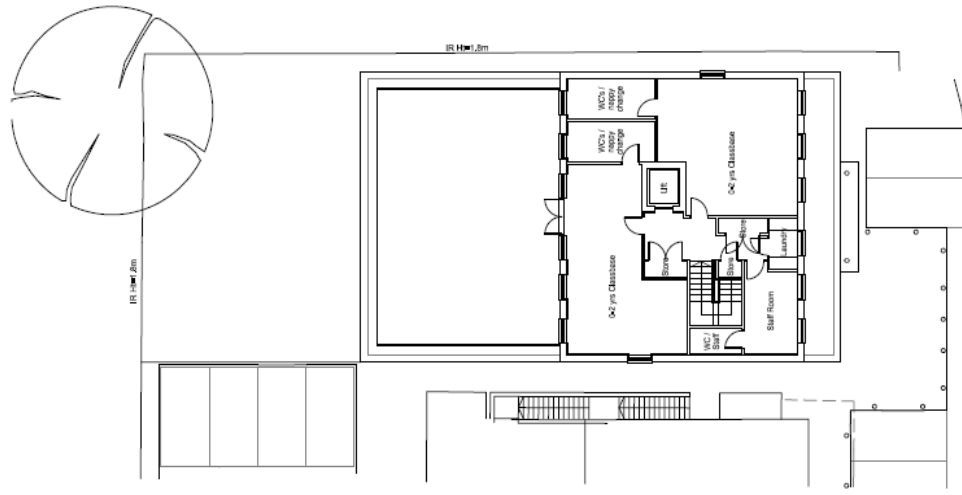

Consultant:

Notes

No.	Description	Date

Project
Proposed Development at
Clouston View Shopping Centre
Shiloh Crescent
Midland, WA
SLB TUA

Drawing Title
Proposed Floor Plans
for Day Nursery

Drawn By: JI	Date: 14/11/2023
Scale: 1:100	AT
Drawing No: CVA-SBM_Plan_203	Sheet No:

First Floor Plan